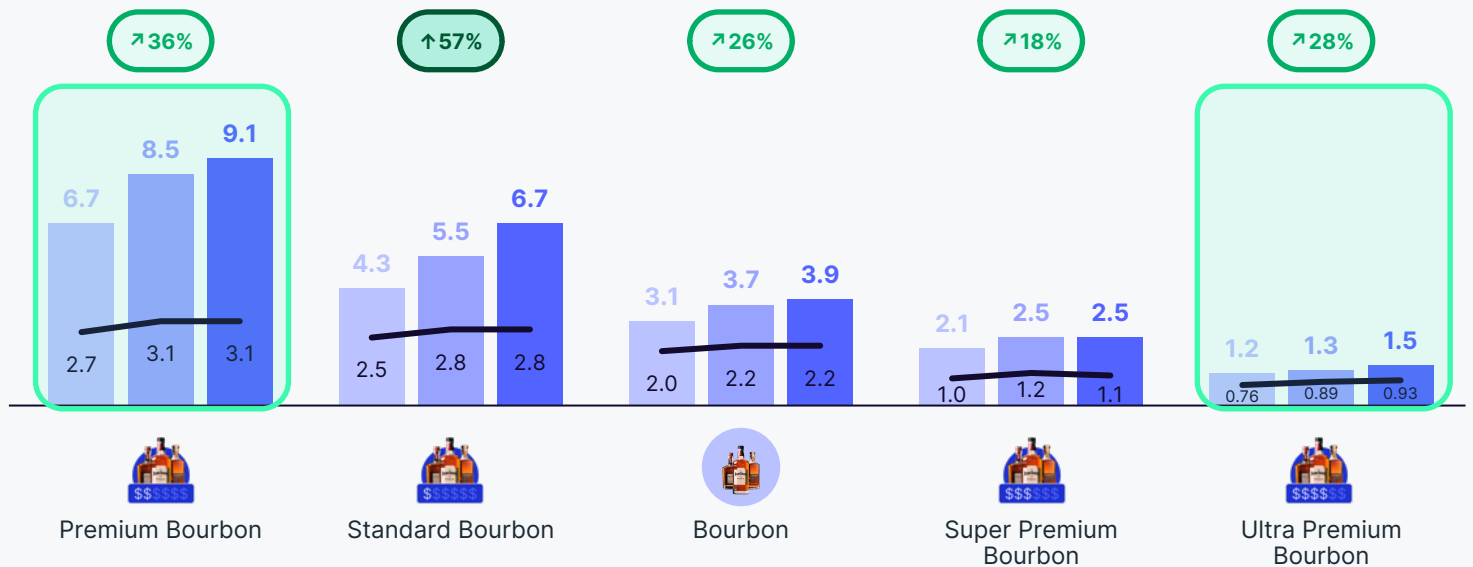

How do different spirits perform at accounts with Paper Planes?

Category Sales at Accounts Associated with Paper Plane

POWERED BY [GROUND SIGNAL.AI](#)

- High ↑
- Mid ↓
- 2021
- 2022
- 2023
- High ↓
- Neutral +/-
- National Benchmark