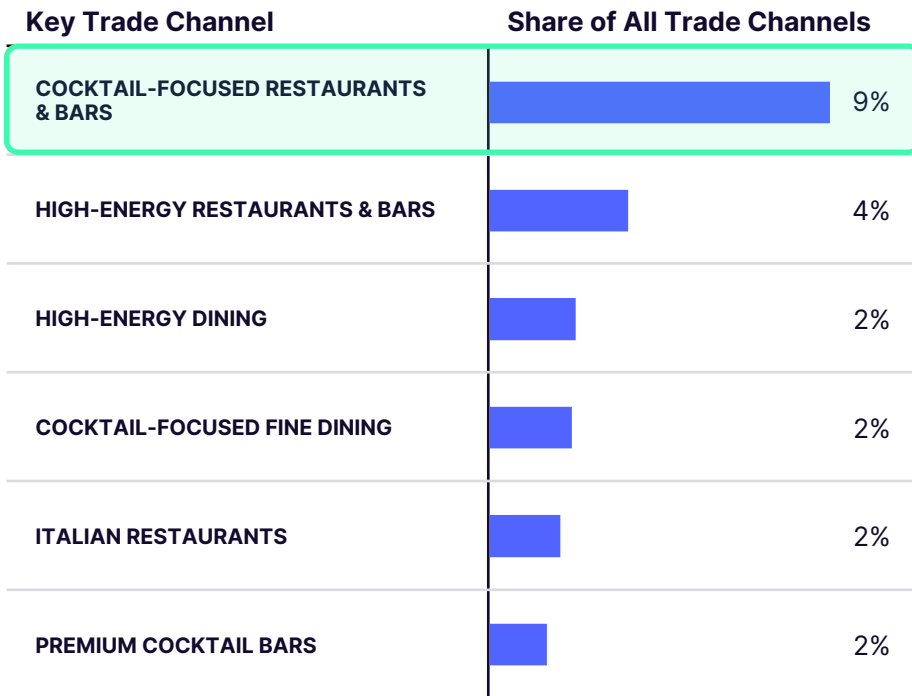

Paper Plane Occasion Mention Trends as a Proportion of Total Occasion Mentions

POWERED BY [GROUND SIGNAL.AI](#)

2021
2022
2023

Paper Planes during Anniversaries have grown 147% since 2021.

What are the environments associated with Paper Planes?

Paper Plane Environment Mention Trends as a Proportion of Total Environment Mentions

POWERED BY [GROUND SIGNAL.AI](#)

High ↑ Mid ↓ 2021
Mid ↑ High ↓ 2022
Neutral +/- 2023

Paper Plane associations with Fine Dining have grown in popularity 308% since 2021!

What are the top Key Trade Channels where people are drinking Paper Planes in 2023?

Bourbon velocity at Cocktail-Focused Elevated Dining venues with Paper Planes has grown 21% since 2021!

How does Bourbon perform at key trade channels where Paper Planes are present?