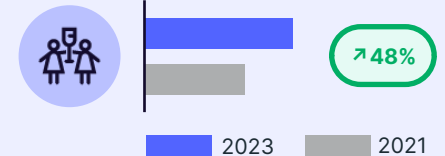

Spiked Seltzers and RTDs at Girls Night have grown 48% since 2021.