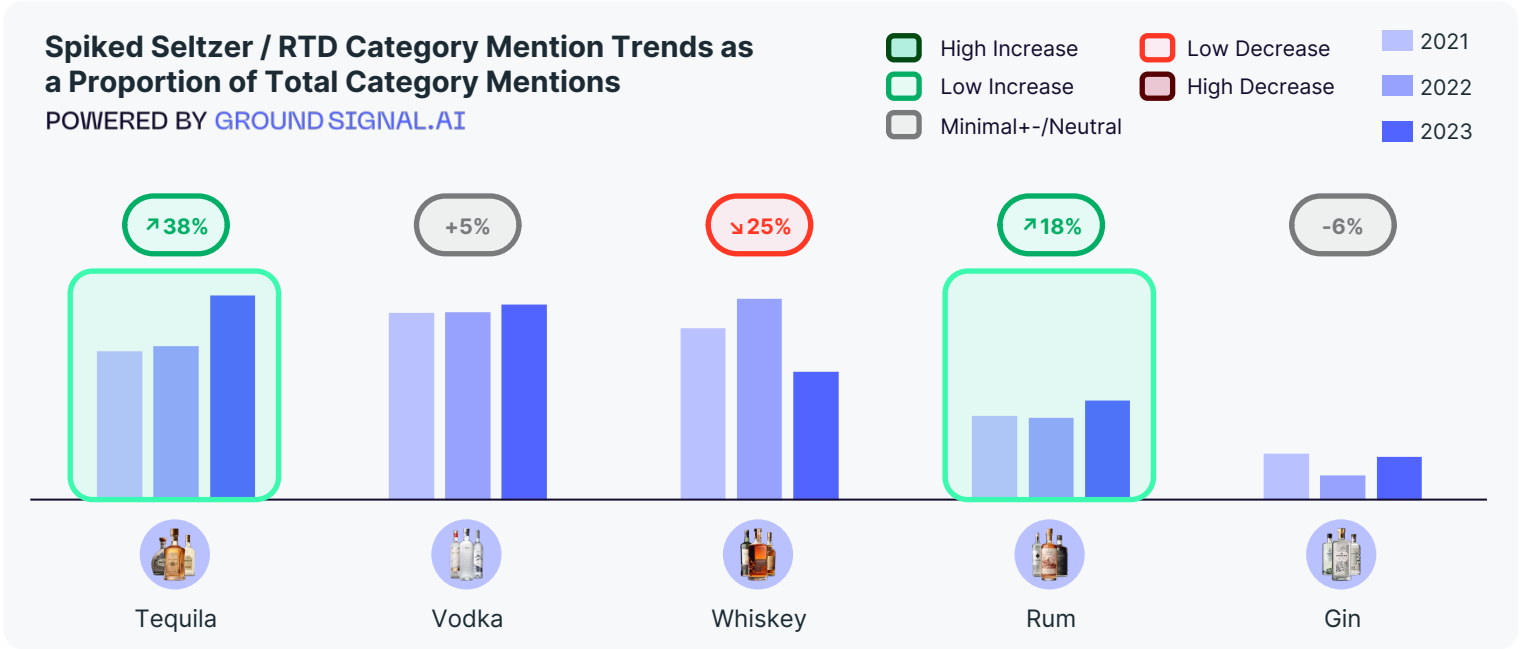

SPIKED SELTZER / RTD INSIGHTS

What is the change in popularity of spirit Spiked Seltzer / RTD categories?

What are the flavors associated with Spiked Seltzers / RTDs?

Berry is the most popular **Spiked Seltzer / RTD** flavor, while **Peach** and **Grapefruit** have grown **190%** and **232%** since 2021.

What are the occasions associated with Spiked Seltzers / RTDs?

Spiked Seltzer / RTD Occasion Mention Trends as a Proportion of Total Occasion Mentions

POWERED BY [GROUND SIGNAL.AI](#)

Spiked Seltzers and RTDs at Girls Night have grown 48% since 2021.