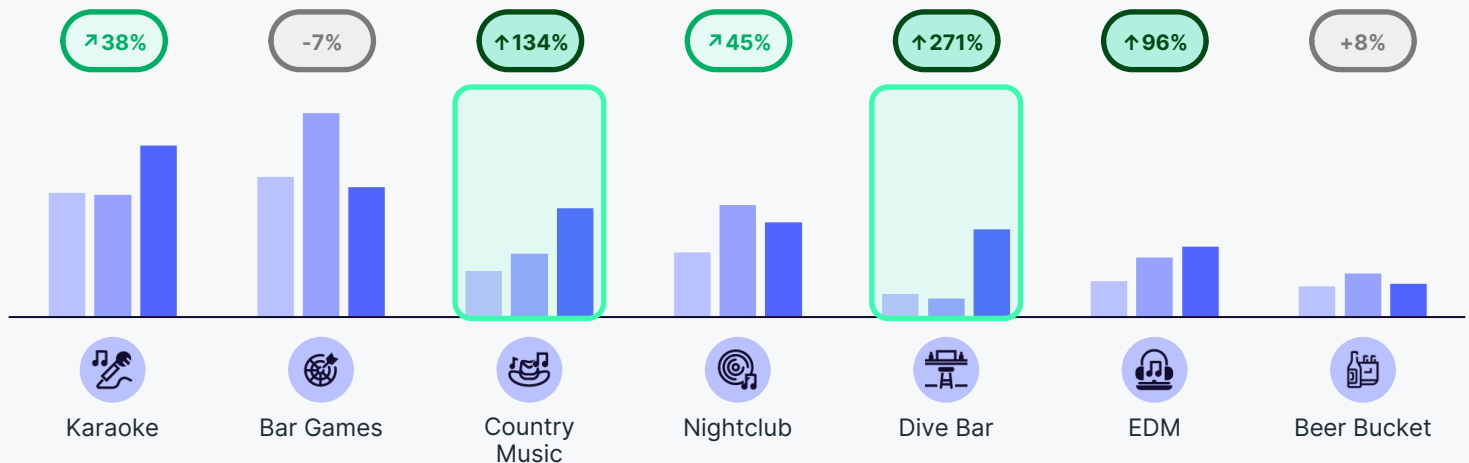

SPIKED SELTZER / RTD INSIGHTS

What is the change in popularity of spirit Spiked Seltzer / RTD categories?

What are the flavors associated with Spiked Seltzers / RTDs?

Berry is the most popular **Spiked Seltzer / RTD** flavor, while **Peach** and **Grapefruit** have grown **190%** and **232%** since 2021.

What are the occasions associated with Spiked Seltzers / RTDs?

Spiked Seltzer / RTD Occasion Mention Trends as a Proportion of Total Occasion Mentions

POWERED BY [GROUND SIGNAL.AI](#)

Spiked Seltzers and RTDs at Girls Night have grown 48% since 2021.

What are the environments associated with Spiked Seltzers / RTDs?

Spiked Seltzer / RTD Environment Mention Trends as a Proportion of Total Environment Mentions

POWERED BY [GROUND SIGNAL.AI](#)

Spiked Seltzers and RTDs during Country Music have grown in popularity 134% since 2021!