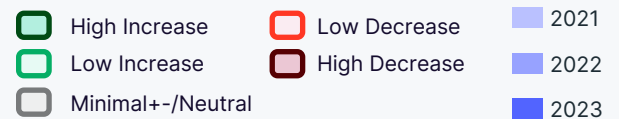

What are the environments associated with Spiked Seltzers / RTDs?

Spiked Seltzer / RTD Environment Mention Trends as a Proportion of Total Environment Mentions

POWERED BY [GROUND SIGNAL.AI](#)

Spiked Seltzers and RTDs during Country Music have grown in popularity 134% since 2021!