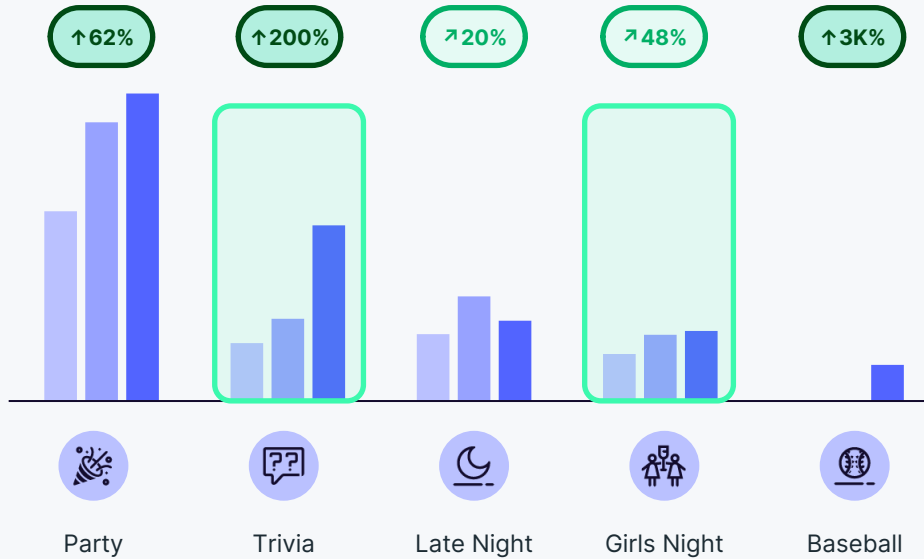

SPIKED SELTZER / RTD INSIGHTS

What is the change in popularity of spirit Spiked Seltzer / RTD categories?

What are the flavors associated with Spiked Seltzers / RTDs?

Berry is the most popular **Spiked Seltzer / RTD** flavor, while **Peach** and **Grapefruit** have grown **190%** and **232%** since 2021.

What are the occasions associated with Spiked Seltzers / RTDs?

Spiked Seltzer / RTD Occasion Mention Trends as a Proportion of Total Occasion Mentions

POWERED BY [GROUND SIGNAL.AI](#)

Spiked Seltzers and RTDs at Girls Night have grown 48% since 2021.