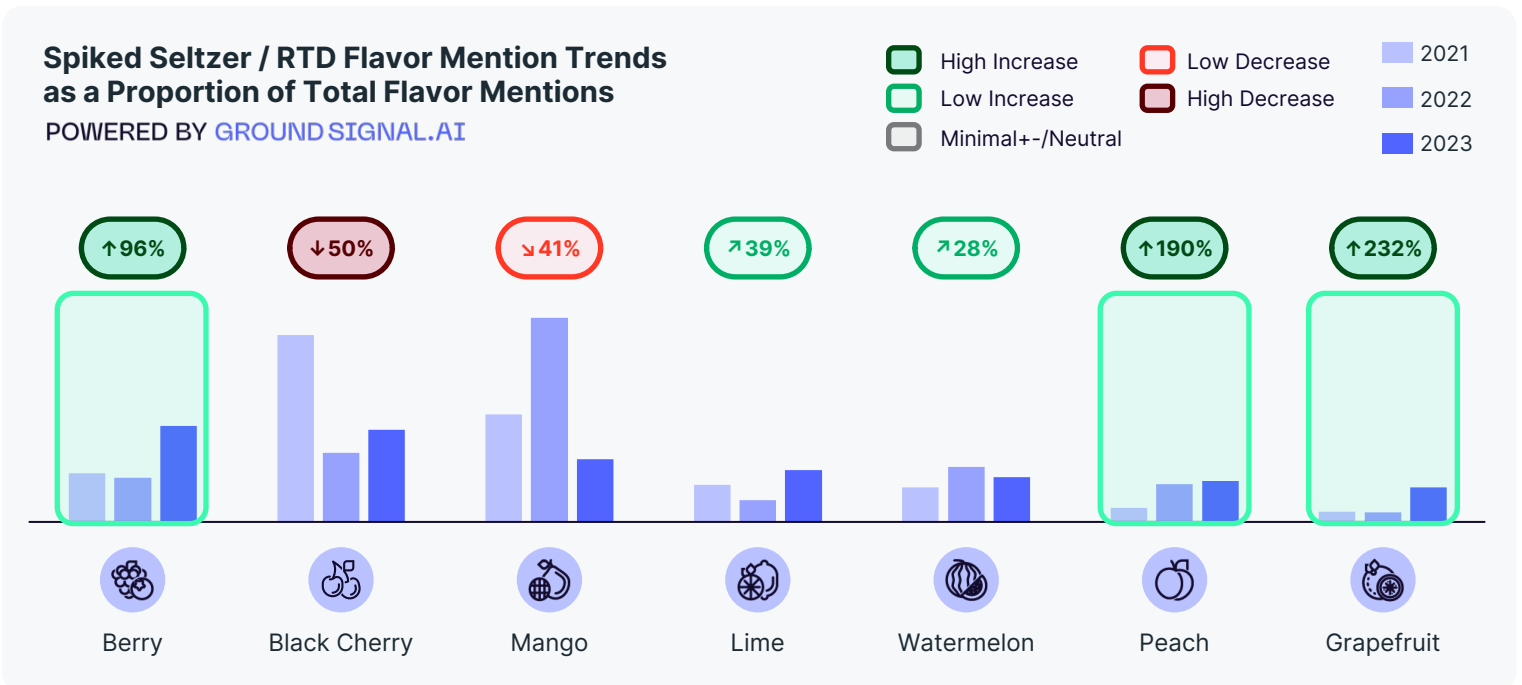

SPIKED SELTZER / RTD INSIGHTS

What is the change in popularity of spirit Spiked Seltzer / RTD categories?

What are the flavors associated with Spiked Seltzers / RTDs?

Berry is the most popular **Spiked Seltzer / RTD** flavor, while **Peach** and **Grapefruit** have grown **190%** and **232%** since 2021.

What are the occasions associated with Spiked Seltzers / RTDs?

Spiked Seltzer / RTD Occasion Mention Trends as a Proportion of Total Occasion Mentions

POWERED BY [GROUND SIGNAL.AI](#)

Spiked Seltzers and RTDs at Girls Night have grown 48% since 2021.