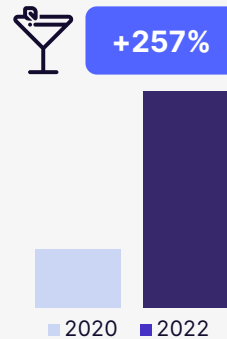

What are the top Super Premium Tequila cocktails in the on-premise?

Top Super Premium Tequila Cocktail Mentions as a Proportion of Total Mentions
■ 2020 ■ 2021 ■ 2022

DID YOU KNOW?

Espresso Martini Tequila has grown in popularity **+257%** since 2020.

How does Super Premium Tequila perform at top Tequila cocktail accounts?

Super Premium Tequila sales increase **+55%-115%** sales at top **Margarita** and **Tequila Sunrise** accounts and **+36%** at top **Espresso Martini** accounts.