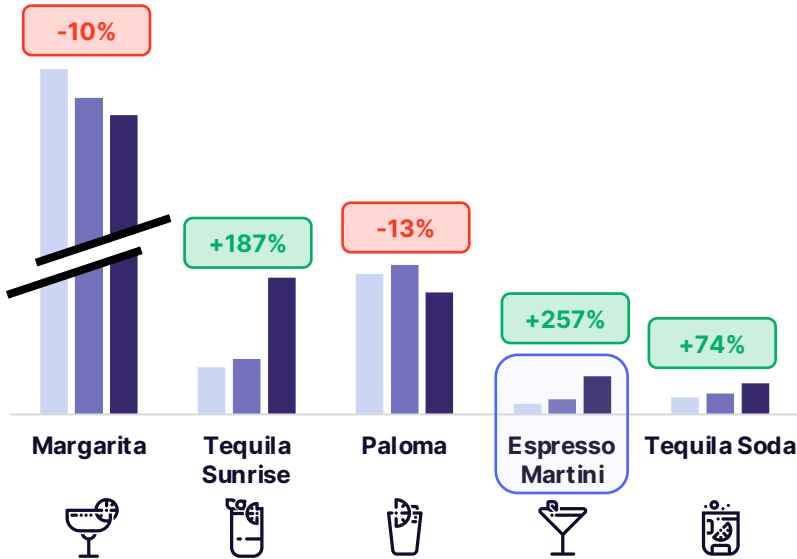

What are the top Super Premium Tequila cocktails in the on-premise?

Top Super Premium Tequila Cocktail Mentions as a Proportion of Total Mentions
■ 2020 ■ 2021 ■ 2022

DID YOU KNOW?

Espresso Martini Tequila has grown in popularity **+257%** since 2020.

How does Super Premium Tequila perform at top Tequila cocktail accounts?

Super Premium Tequila sales increase **+55%-115%** sales at top **Margarita** and **Tequila Sunrise** accounts and **+36%** at top **Espresso Martini** accounts.

DID YOU KNOW?

Brunch has grown **+187%** since 2020 and is the one of the top trending occasions associated with **Super Premium Tequila** consumption.

DID YOU KNOW?

Super Premium Tequila velocity increases 58% in top **Party** focused accounts!

TOP OVERALL SUPER PREMIUM TEQUILA FLAVORS NATIONALLY

POWERED BY GROUND SIGNAL

What are the top Super Premium Tequila flavors?

By volume, **Lime** and **Spicy** are the two most popular Super Premium Tequila flavors. Within top Super Premium Tequila flavors, **Espresso** is the fastest growing flavor.