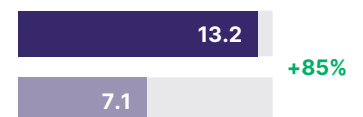

How does Super Premium Tequila perform during its top occasions?

PARTY

CINCO DE MAYO

SUPER PREMIUM TEQUILA

SUPER PREMIUM TEQUILA

SALES VELOCITY (CASE / YR)

SALES VELOCITY (CASE / YR)

KEY: ■ CURRENT ACCOUNTS ■ NATIONAL BENCHMARK

TOP OVERALL SUPER PREMIUM TEQUILA FLAVORS NATIONALLY

POWERED BY GROUND SIGNAL

What are the top Super Premium Tequila flavors?

By volume, **Lime** and **Spicy** are the two most popular Super Premium Tequila flavors. Within top Super Premium Tequila flavors, **Espresso** is the fastest growing flavor.