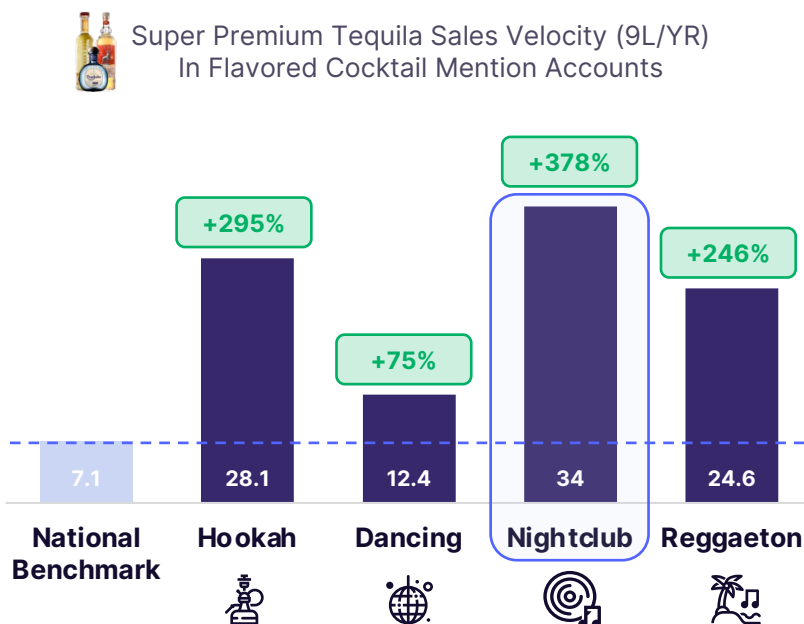

DID YOU KNOW?

Brunch has grown **+187%** since 2020 and is the one of the top trending occasions associated with **Super Premium Tequila** consumption.

DID YOU KNOW?

Super Premium Tequila velocity increases 58% in top **Party** focused accounts!

How does Super Premium Tequila perform during its top occasions?

PARTY

CINCO DE MAYO

SUPER PREMIUM TEQUILA

SUPER PREMIUM TEQUILA

SALES VELOCITY (CASE / YR)

SALES VELOCITY (CASE / YR)

KEY: ■ CURRENT ACCOUNTS ■ NATIONAL BENCHMARK

TOP OVERALL SUPER PREMIUM TEQUILA FLAVORS NATIONALLY

POWERED BY GROUND SIGNAL

What are the top Super Premium Tequila flavors?

By volume, **Lime** and **Spicy** are the two most popular Super Premium Tequila flavors. Within top Super Premium Tequila flavors, **Espresso** is the fastest growing flavor.

How does Super Premium Tequila perform in its most popular environments?

Sales of Super Premium Tequila increase **3x-5x** in top **Nightclub, Hookah, and Reggaeton** environments.

DID YOU KNOW?

In top **Nightclub** accounts, Super Premium Tequila sales increase **378%**!