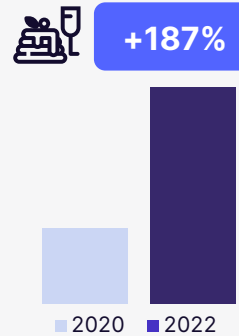

Consumers are **+33%** more likely to order cocktails in top Tequila cocktail accounts!

NATIONAL SUPER PREMIUM TEQUILA INSIGHTS

POWERED BY GROUND SIGNAL

What are the top occasions associated with Super Premium Tequila consumption?

DID YOU KNOW?

Brunch has grown **+187%** since 2020 and is the one of the top trending occasions associated with **Super Premium Tequila** consumption.

DID YOU KNOW?

Super Premium Tequila velocity increases 58% in top **Party** focused accounts!