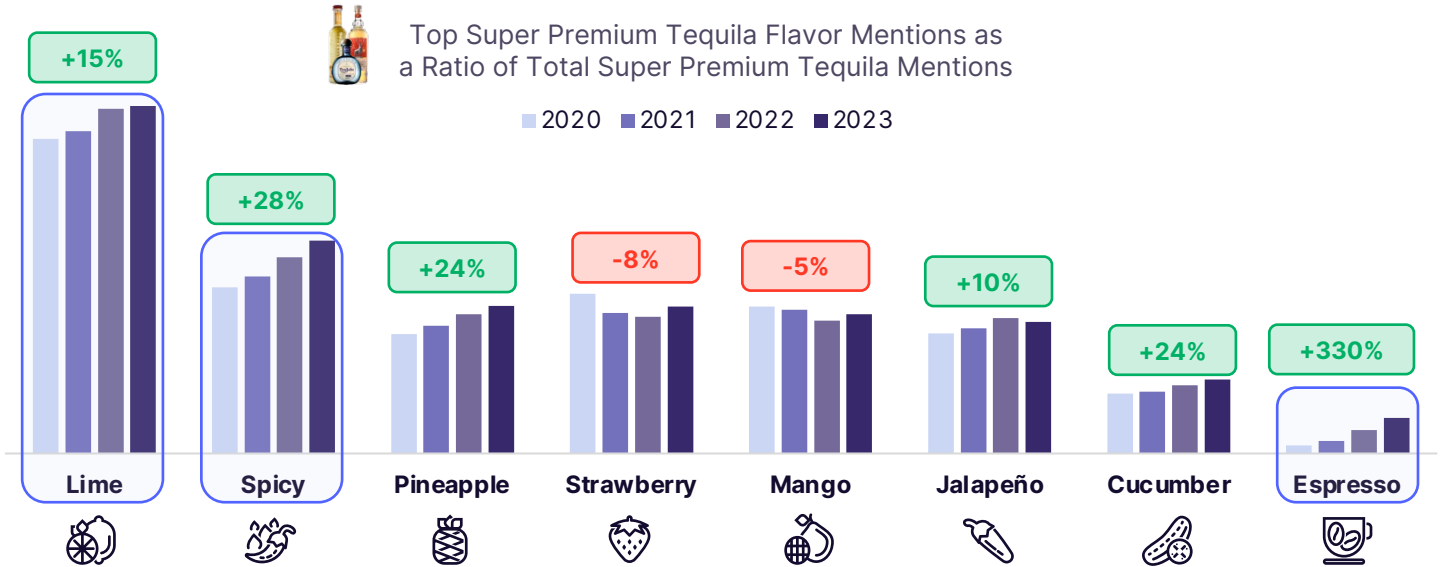

What are the top Super Premium Tequila cocktails in the on-premise?

Top Super Premium Tequila Cocktail Mentions as a Proportion of Total Mentions
■ 2020 ■ 2021 ■ 2022

DID YOU KNOW?

Espresso Martini Tequila has grown in popularity **+257%** since 2020.

DID YOU KNOW?

Brunch has grown **+187%** since 2020 and is the one of the top trending occasions associated with **Super Premium Tequila** consumption.

DID YOU KNOW?

Super Premium Tequila velocity increases 58% in top **Party** focused accounts!

How does Super Premium Tequila perform during its top occasions?

PARTY

CINCO DE MAYO

SUPER PREMIUM TEQUILA

SUPER PREMIUM TEQUILA

SALES VELOCITY (CASE / YR)

SALES VELOCITY (CASE / YR)

KEY: ■ CURRENT ACCOUNTS ■ NATIONAL BENCHMARK

TOP OVERALL SUPER PREMIUM TEQUILA FLAVORS NATIONALLY

POWERED BY GROUND SIGNAL

What are the top Super Premium Tequila flavors?

By volume, **Lime** and **Spicy** are the two most popular Super Premium Tequila flavors. Within top Super Premium Tequila flavors, **Espresso** is the fastest growing flavor.