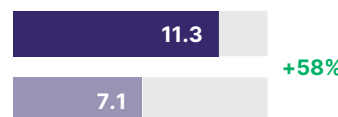

How does Super Premium Tequila perform during its top occasions?

PARTY

CINCO DE MAYO

SUPER PREMIUM TEQUILA

SUPER PREMIUM TEQUILA

SALES VELOCITY (CASE / YR)

SALES VELOCITY (CASE / YR)

KEY: ■ CURRENT ACCOUNTS ■ NATIONAL BENCHMARK

TOP OVERALL SUPER PREMIUM TEQUILA FLAVORS NATIONALLY

POWERED BY GROUND SIGNAL

What are the top Super Premium Tequila flavors?

By volume, **Lime** and **Spicy** are the two most popular Super Premium Tequila flavors. Within top Super Premium Tequila flavors, **Espresso** is the fastest growing flavor.