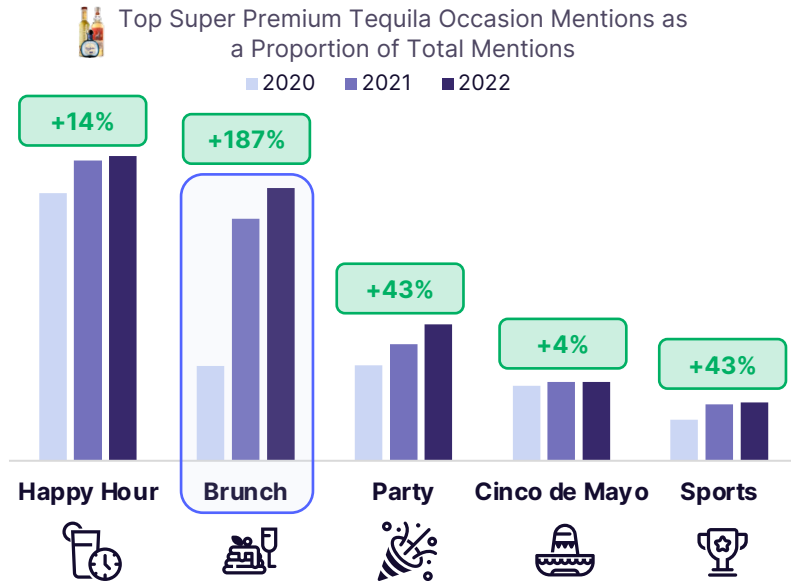

Consumers are **+33%** more likely to order cocktails in top Tequila cocktail accounts!

NATIONAL SUPER PREMIUM TEQUILA INSIGHTS

POWERED BY GROUND SIGNAL

What are the top occasions associated with Super Premium Tequila consumption?

DID YOU KNOW?

Brunch has grown **+187%** since 2020 and is the one of the top trending occasions associated with **Super Premium Tequila** consumption.

DID YOU KNOW?

Super Premium Tequila velocity increases 58% in top **Party** focused accounts!